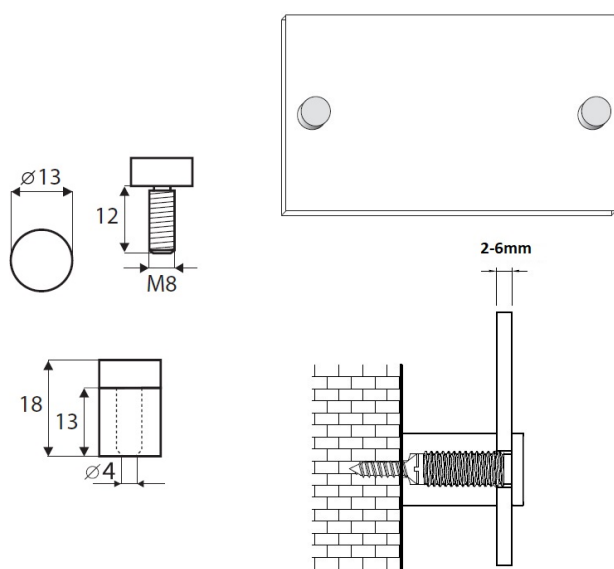

PRODUCT SHEET

Description:

Sign Board Screw $\varnothing 13 \times 13 \text{mm}$, Alu, Blue, M8, W/2 Transparent Washers

Item number:

22.11.112-9

Units	Box	Carton	HS Code	Barcode
Pcs.	4	100	8302490099	
				5704866084086